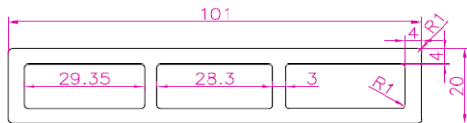

E3 Extrusion Inc

WOOD PLASTIC PROFILES

Model No: - E3W05

Size :- 101 mm x 20 mm (Width & Depth)
Length :- 5ft, 10 ft, 20ft & as per ur requirement
Material :- HDPE /PP + Wood

Characteristics

- ❖ *Resistant to moisture.*
- ❖ *No need painting, low maintenance.*
- ❖ *High UV-resistant and strong color stability*
- ❖ *Barefoot friendly, no cracking*
- ❖ *Weather resistant, suitable from -40 to 60 Celsius degree*
- ❖ *Good Dimensional Stability*
- ❖ *Slip Resistance (Wet or Dry)*
- ❖ *Cuts, Fastens/Nail*
- ❖ *Outstanding Screw and nail retention*
- ❖ *Not termite Damage and Fungal resistance*
- ❖ *100% Recyclable & % Environmental friendly*
- ❖ *Resistance to decay*
- ❖ *Internal support beams for extra strength.*
- ❖ *Easy to install inter-locking design.*
- ❖ *Crack & Warp Resistance*