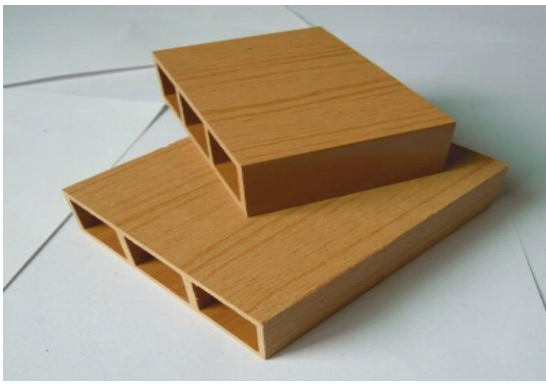

E3 Extrusion Inc

WOOD PLASTIC PROFILES

Model No: - E3W05

Size :- 101 mm x 20 mm (Width & Depth)
Length :- 5ft, 10 ft, 20ft & as per ur requirement
Material :- HDPE /PP + Wood

Characteristics

- ❖ *Resistant to moisture.*
- ❖ *No need painting, low maintenance.*
- ❖ *High UV-resistant and strong color stability*
- ❖ *Barefoot friendly, no cracking*
- ❖ *Weather resistant, suitable from -40 to 60 Celsius degree*
- ❖ *Good Dimensional Stability*
- ❖ *Slip Resistance (Wet or Dry)*
- ❖ *Cuts, Fastens/Nail*
- ❖ *Outstanding Screw and nail retention*
- ❖ *Not termite Damage and Fungal resistance*
- ❖ *100% Recyclable & % Environmental friendly*
- ❖ *Resistance to decay*
- ❖ *Internal support beams for extra strength.*
- ❖ *Easy to install inter-locking design.*
- ❖ *Crack & Warp Resistance*

Applications

- ✓ *Wall Panel , pergola ,Fence*
- ✓ *Interior & Exterior ,*

For More Information Contact

Mobile +91 8722206921

E3 Extrusion Inc. Bangaluru. India.

E mail: ganesh@e3extrusion.com

www.e3extrusion.com