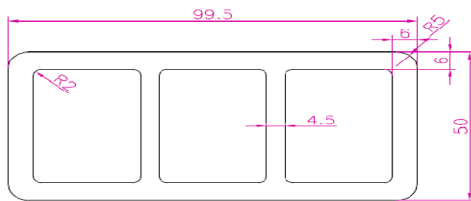

E3 Extrusion Inc

WOOD PLASTIC PROFILES

Model No: - E3W06

Size :- 99.5 mm X 50 mm (Width & Depth)
Length :- 5ft, 10 ft, 20ft & as per ur requirement
Material :- HDPE /PP + Wood

Characteristics

- ❖ *Resistant to moisture.*
- ❖ *No need painting, low maintenance.*
- ❖ *High UV-resistant and strong color stability*
- ❖ *Barefoot friendly, no cracking*
- ❖ *Weather resistant, suitable from -40 to 60 Celsius degree*
- ❖ *Good Dimensional Stability*
- ❖ *Slip Resistance (Wet or Dry)*
- ❖ *Cuts, Fastens/Nail*
- ❖ *Outstanding Screw and nail retention*
- ❖ *Not termite Damage and Fungal resistance*
- ❖ *100% Recyclable & % Environmental friendly*
- ❖ *Resistance to decay*
- ❖ *Internal support beams for extra strength.*
- ❖ *Easy to install inter-locking design.*
- ❖ *Crack & Warp Resistance*